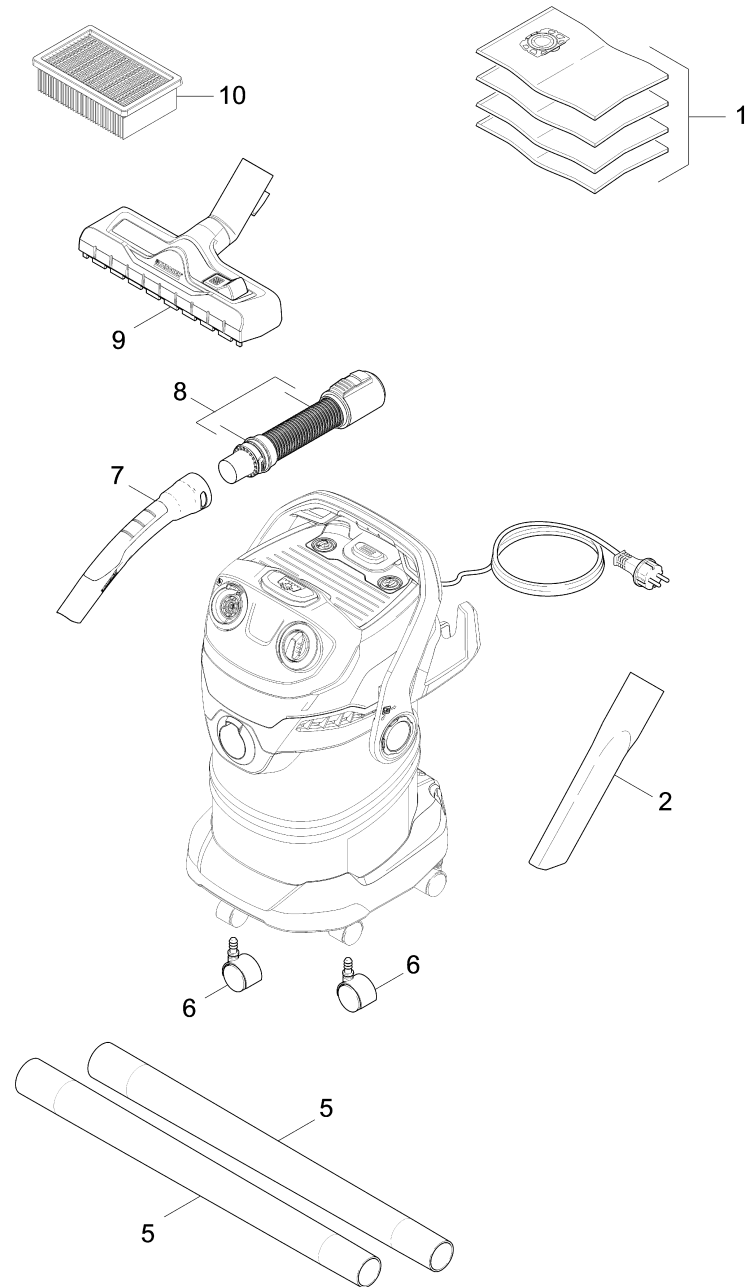

# Short spare parts list (1.348-231.3)

Home and Garden \ Vacuum cleaner \ Wet-/Dry vacuum cleanerwet \ WD 5 Premium \*EU-II \ Short spare parts list

## Short spare parts list (1.348-231.3)

Home and Garden \ Vacuum cleaner \ Wet-/Dry vacuum cleanerwet \ WD 5 Premium \*EU-II \ Short spare parts list

POS	Article no.	Description	Quantity	Unit
1	2.863-006.0	Filter bags-fleece set packaged 4x	1.000	ST
2	6.900-385.0	Crevice nozzle DN35	1.000	ST
5	2.863-148.0	Suction tube DN35	2.000	ST
6	9.036-479.0	Castor D50	5.000	ST
7	2.863-012.0	Hand grip suction hose	1.000	ST
8	4.441-067.0	Suction hose complete for replacement	1.000	ST
9	2.863-000.0	Floor tool switchable packaged	1.000	ST
10	2.863-005.0	Flat-pleated filter packaged WD 4/5/6	1.000	ST