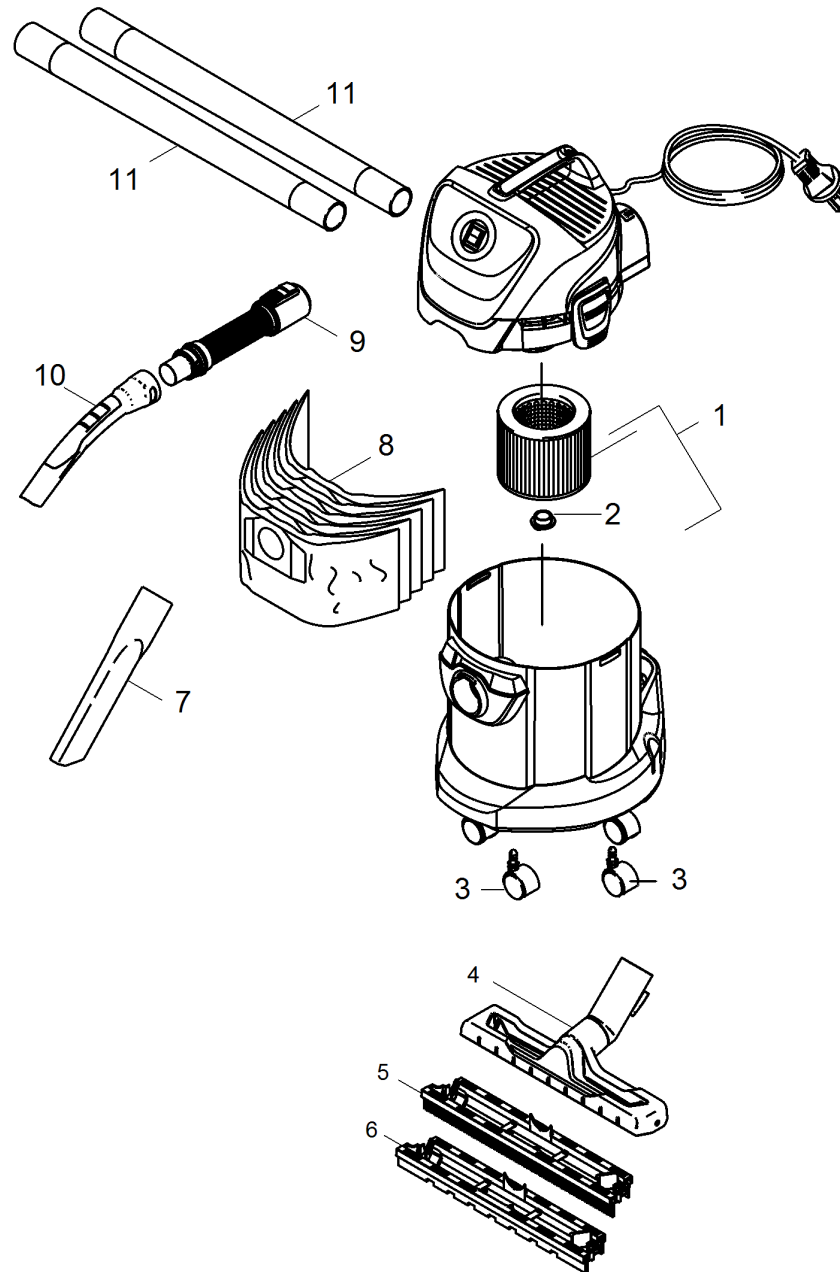

Short spare parts list (1.629-840.3)

Home and Garden \ Vacuum cleaner \ Wet-/Dry vacuum cleanerwet \ WD 3 Premium *EU-I \ Short spare parts list

Short spare parts list (1.629-840.3)

Home and Garden \ Vacuum cleaner \ Wet-/Dry vacuum cleanerwet \ WD 3 Premium *EU-I \ Short spare parts list

POS	Article no.	Description	Quantity	Unit
1	6.414-552.0	Cartridge filter	1.000	ST
2	4.075-012.0	Closure complete	1.000	ST
3	6.435-353.0	Castor D 42	4.000	ST
4	4.629-013.0	Floor tool clip packaged	1.000	ST
5	4.629-014.0	Insert wet floor nozzle packaged	1.000	ST
6	4.629-015.0	Insert dry floor nozzle packaged	1.000	ST
7	6.900-385.0	Crevice nozzle DN35	1.000	ST
8	6.959-130.0	Filter bags 5St.	1.000	ZSA
9	4.441-066.0	Hose complete packaged	1.000	ST
10	2.863-012.0	Hand grip suction hose	1.000	ST
11	2.863-148.0	Suction tube DN35	2.000	ST