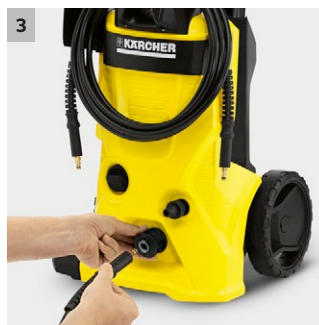

K 4

The "K4" - for occasional removal of moderate soiling, e.g. on small vehicles, garden fences or bicycles. This high-pressure cleaner features a water-cooled motor.

1 Outstanding performance

- The state-of-the-art water-cooled motor impresses with its long service life and high level of performance.

2 Plug ,n' Clean

- Quick, easy, convenient - thanks to Plug ,n' Clean, the detergent can be replaced with just one simple movement.

3 Quick Connect

- The high-pressure hose is easy to manoeuvre, clicking quickly in and out of the device and spray gun. This saves time and effort.

4 Hooked on tidiness

- Generous cable hook for the tidy storage of the cable directly on the device.

K 4

Technical data

Order no.	1.180-150.0	
EAN code	4039784727731	
Pressure	bar / MPa	20-130 / 2-13
Flow rate	l/h	420
Max. inlet temperature	°C	max. 40
Connection load	kW	1.8
Weight without accessories	kg	11.8
Dimensions (L × W × H)	mm	300 × 394 × 876
Current type	V / Hz	230 / 50

Equipment

High-pressure gun	Standard Quick Connect	
Vario Power Jet	■	
Dirt blaster	■	
High-pressure hose	m	6
Quick Connect on the side of the device	■	
Detergent application via	Plug 'n' Clean system	
Water suction	■	
Integrated water filter	■	
A3/4" garden hose connector adapter	■	
Detergent	Universal Cleaner, 1 l	
Water-cooled motor	■	